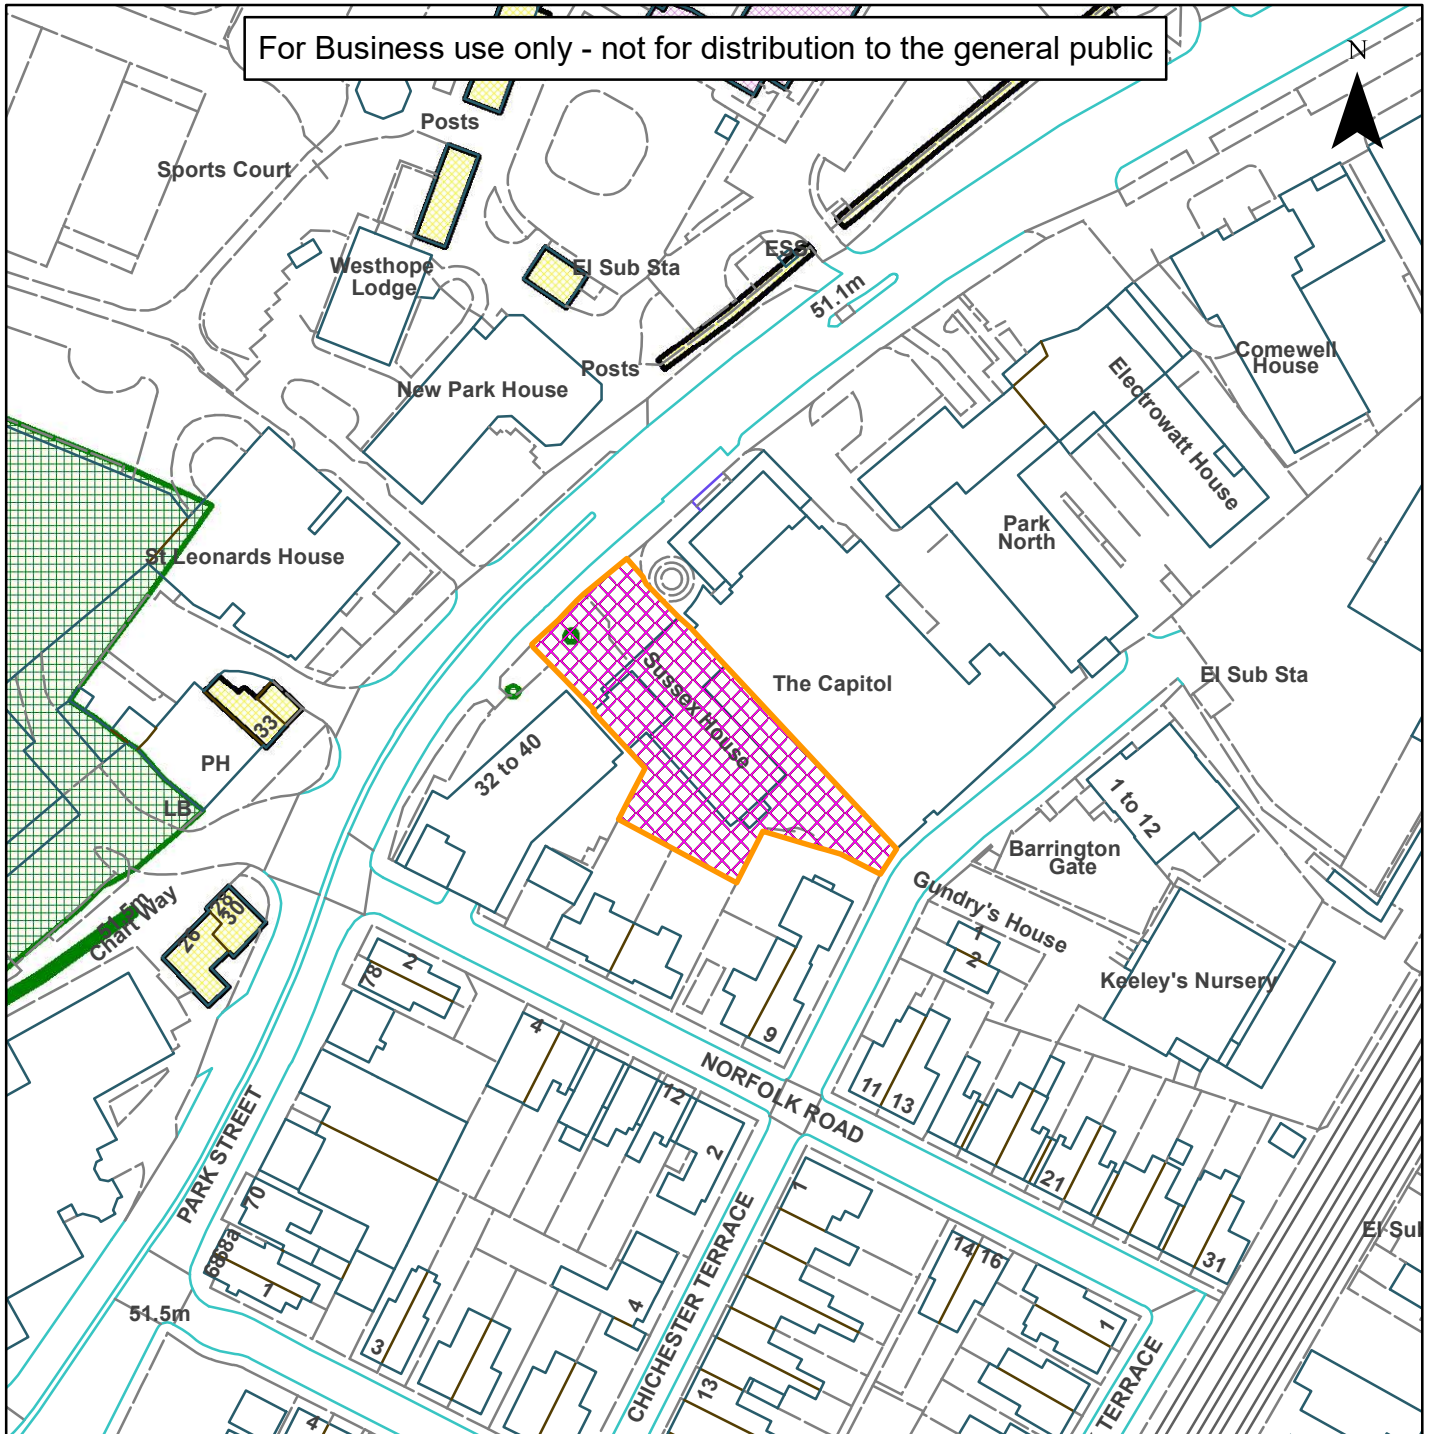

07) DC/22/2313

**Horsham
District
Council**

Sussex House, North Street, Horsham, West Sussex, RH12 1RQ

For Business use only - not for distribution to the general public

Scale: 1:1,250

Reproduced by permission of Ordnance Survey map on behalf of HMSO. © Crown copyright and database rights (2019). Ordnance Survey Licence.100023865